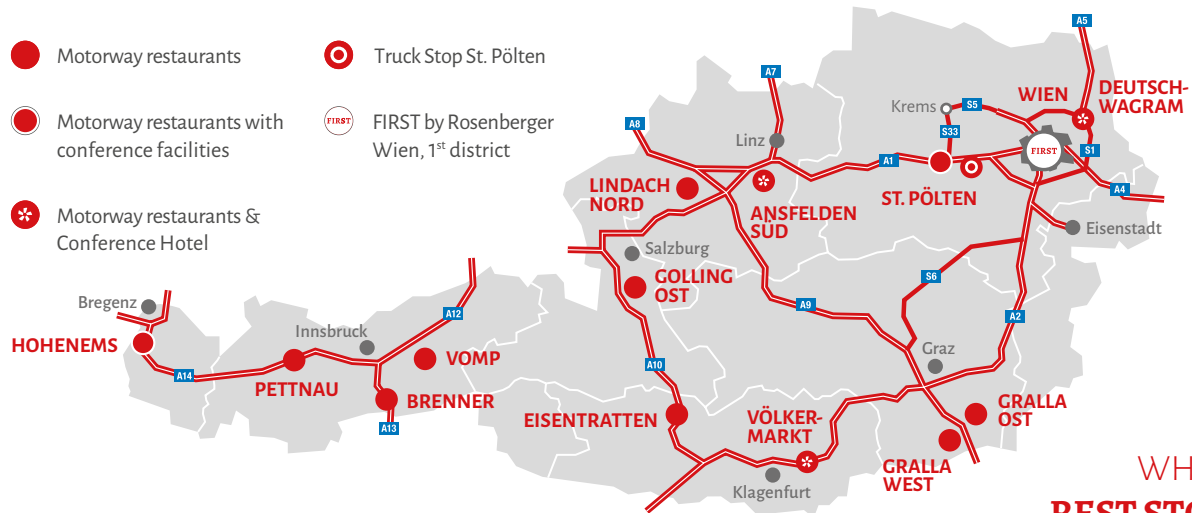

- Motorway restaurants
- ⊙ Truck Stop St. Pölten
- ⊙ Motorway restaurants with conference facilities
- FIRST FIRST by Rosenberger Wien, 1st district
- ✳ Motorway restaurants & Conference Hotel

WHERE
REST STOPS
WERE BORN.

LOCATIONS	CONTACT & ACCESS FROM MOTORWAY	SEATING CAPACITY
ANSFELDEN SOUTH	MARKET RESTAURANT INKL. PIZZA & PASTA & CONFERENCE-HOTEL Phone: +43 7229 82 166 ansfelden-sued@rosenberger.cc Accessible from the Vienna direction of travel. Alternative access from the Salzburg direction via the Ansfelden North bypass or the Ansfelden North pedestrian underpass.	290 seats in the Market Restaurant INCL. CONFERENCE-CENTER for further information click here!
BRENNER	MARKET RESTAURANT Phone: +43 5274 877 41 brenner@rosenberger.cc Accessible from both directions of travel	200 seats in the Market Restaurant
DEUTSCH-WAGRAM	MARKET RESTAURANT & CONFERENCE-HOTEL Phone: +43 2247 511 11 deutsch-wagram@rosenberger.cc Accessible from both directions of travel – Vienna/Brno	280 seats and a large sun terrace INCL. CONFERENCE-CENTER for further information click here!
EISENTRATTEN	MARKET RESTAURANT Phone: +43 4732 28 43 eisentratten@rosenberger.cc Accessible from both directions of travel	300 seats in the Market Restaurant 50 seats in the conservatory
GOLLING OST	MARKET RESTAURANT Phone: +43 6244 204 34 golling@rosenberger.cc Accessible from both directions of travel	250 seats in the Market Restaurant
GRALLA OST	SELF-SERVICE RESTAURANT Phone: +43 3452 847 71 gralla@rosenberger.cc Accessible from the Graz direction of travel only	120 seats in the self-service Restaurant 120 seats on the terrace
GRALLA WEST	SELF-SERVICE RESTAURANT Phone: +43 3452 849 46 gralla-west@rosenberger.cc Accessible from the Slowenien direction of travel only	120 seats in the self-service Restaurant 80 seats on the terrace